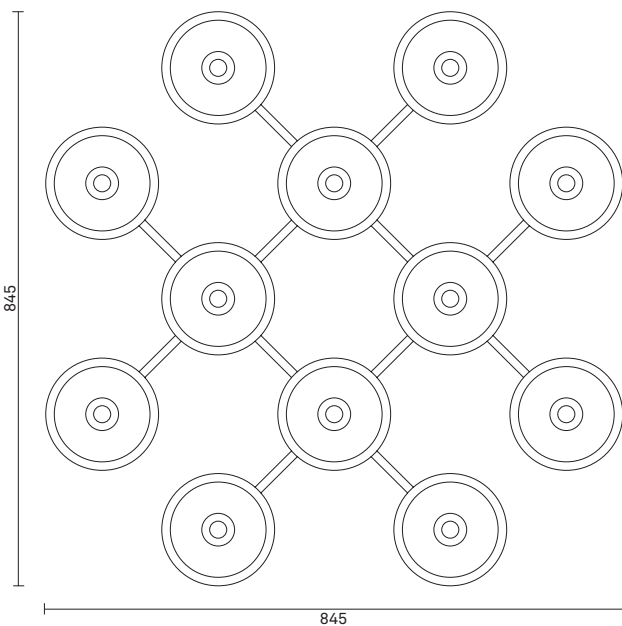

Product number: 04480123 - Optic Clear glass.

Product number: 04480124 - Opal White glass.

Dimensions:  
ø165mm x 170mm

Socket: G9  
(Bulb not included)

## LIILA 12 WALL/CEILING

Liila is a sculpture for the wall and ceiling from where it spreads an extravagant atmosphere.

Liila Collection has a modular nature that provides a wealth of possibilities to create exclusive arrangements.

Product number: 04120123 - Optic Clear glass.

Dimensions:  
845mm x 845mm

Socket: G9  
(Bulb not included)