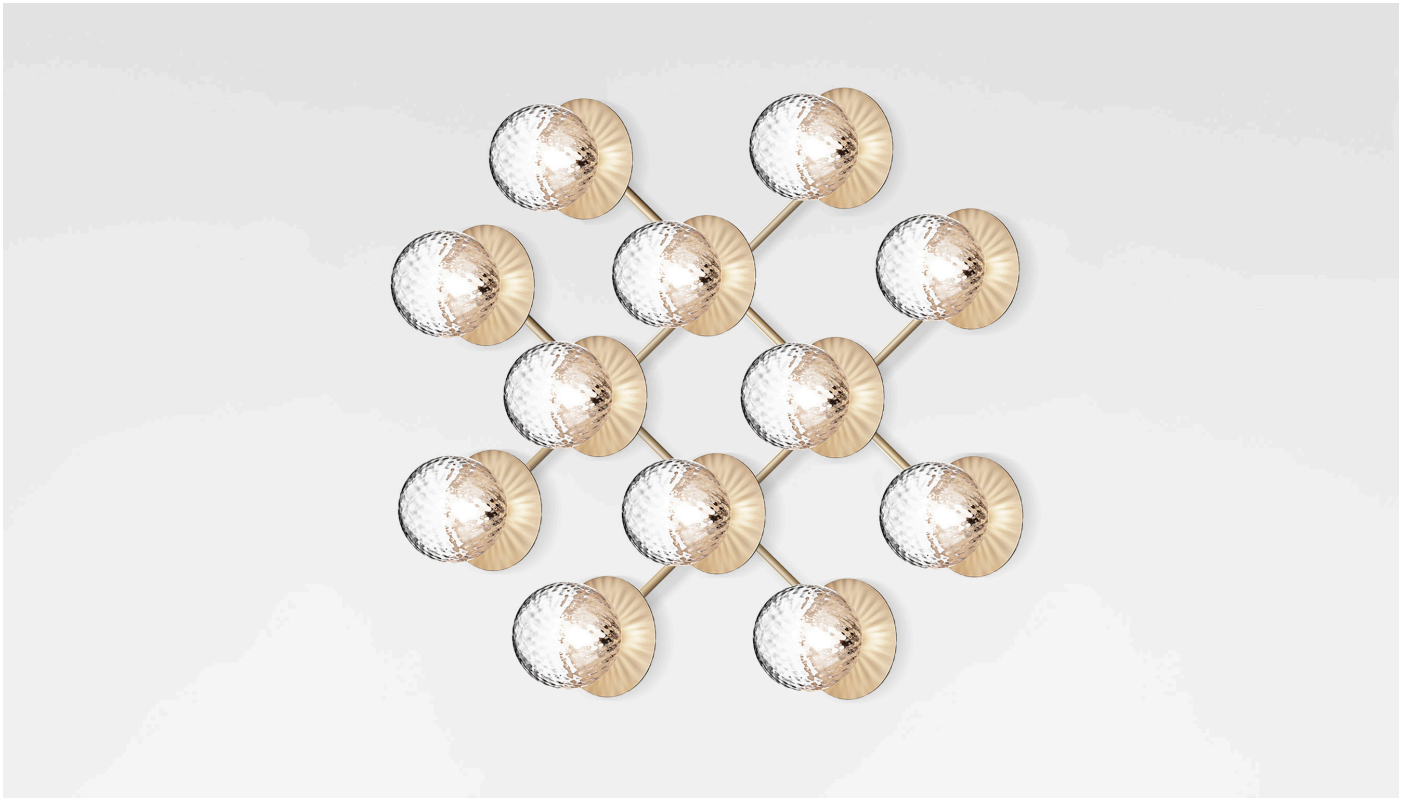

NUURA

LIILA 12 WALL/CEILING

Liila is a sculpture for the wall and ceiling from where it spreads an extravagant atmosphere.

Liila Collection has a modular nature that provides a wealth of possibilities to create exclusive arrangements.

While the optic glass creates sparkeling reflections, the opal white glass completes the minimalistic Nordic look.

Liila 12 Wall/Ceiling is a unique interpretation of the classic chandelier - a sensuous lighting sculpture that reflects the abundance of nature.

Product number: 04120123 - Optic Clear glass.

Dimensions:
845mm x 845mm

Socket: G9
(Bulb not included)