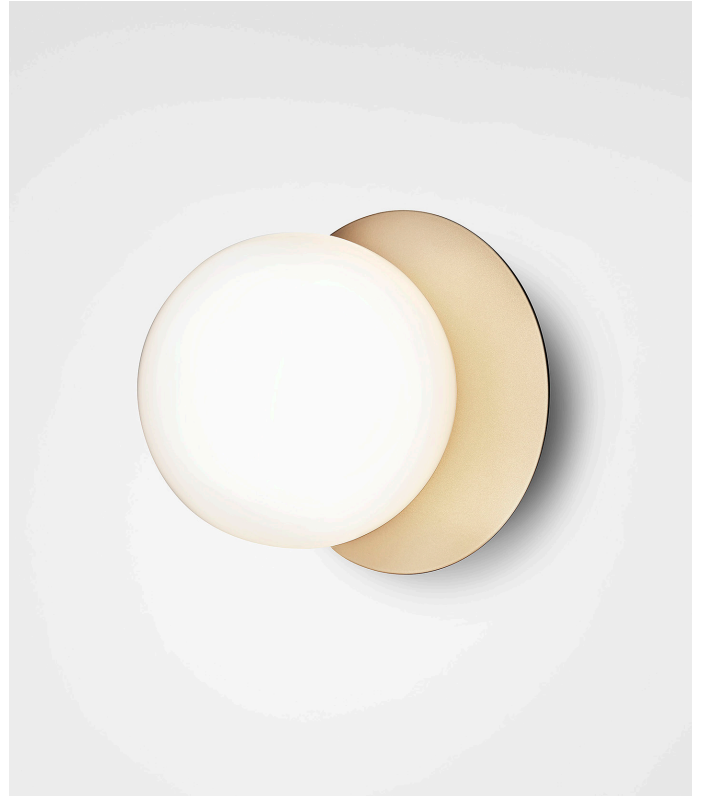

## LIILA 1 WALL / CEILING

Liila is a sculpture for the wall and ceiling from where it spreads an extravagant atmosphere.

Liila Collection has a modular nature that provides a wealth of possibilities to create exclusive arrangements.

While the optic glass creates sparkeling reflections, the opal white glass completes the minimalistic Nordic look.

**Liila 1 Wall/Ceiling** has a Nordic simplistic yet sensuous look due to the fine reflections in the glass and metal. Liila 1 works perfectly single or grouped in a decorative formation.

Product number: 04480123 - Optic Clear glass.

Product number: 04480124 - Opal White glass.

Dimensions:  
ø165mm x 170mm

Socket: G9  
(Bulb not included)

While the optic glass creates sparkeling reflections, the opal white glass completes the minimalistic Nordic look.

**Liila 12 Wall/Ceiling** is a unique interpretation of the classic chandelier - a sensuous lighting sculpture that reflects the abundance of nature.