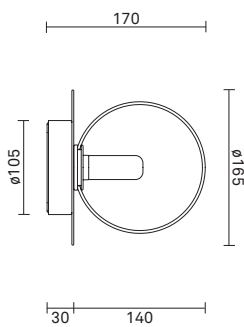

Product number: 04480123 - Optic Clear glass.

Product number: 04480124 - Opal White glass.

Dimensions:  
ø165mm x 170mm

Socket: G9  
(Bulb not included)

Product number: 04120123 - Optic Clear glass.

Dimensions:  
845mm x 845mm

Socket: G9  
(Bulb not included)

# NUURA

Liila Collection	Product	Product number	Metal	Glass
	<b>Liila 1 Wall/Ceiling</b> Dimensions: ø165mm x 170mm  Socket: G9 (Bulb not included)	04480123  04480124	Nordic Gold  Nordic Gold	Optic Clear  Opal White
	<b>Liila 12 Wall/Ceiling</b> Dimensions: 845mm x 845mm  Socket: G9 (Bulbs not included)	04120123	Nordic Gold	Optic Clear